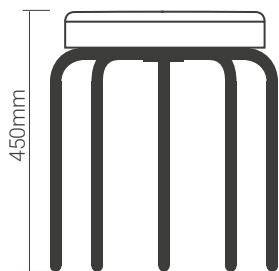

_PUNTO 01^{Plus}

Ø 38 cm
14,96"

5cm
1,96"

Ø 38 cm / 14,96 inches

↕ Height/ 5cm
/ 1,96 inches

📏 Weight/ 1150gr
/ 2,53 lbs

_PUNTO 01^{Slim}

Ø 38 cm
14,96"

4cm
1,57"

Ø 38 cm / 14,96 inches

↕ Height/ 4cm
/ 1,57 inches

📏 Weight/ 1000gr
/ 2,20 lbs

_PUNTO 02

Ø 33 cm
13"

4cm
1,57"

Ø 33 cm / 13 inches

↕ Height/ 4cm
/ 1,57 inches

📏 Weight/ 800gr
/ 1,76 lbs

placet

we are sentat °

SENTAT Collection / Punto Stool

Designed to enjoy of Punto in many different spaces and moments. Made of calibrated gauged steel tube with a matt microtexturized powder coated finish and polyurethane cushion.

 40 x 40 x 45 cm
/ 51,18 x 17,32 x 17,32"

 Weight/ 5 kgs
/ 11,02 lbs

 Stackable

Base colors

 **Anthracite**
Ral 7021

 **Moss Green**
Ral 6011

 **Azure Blue**
Ral 5009

 **Yellow**
Ral 1023