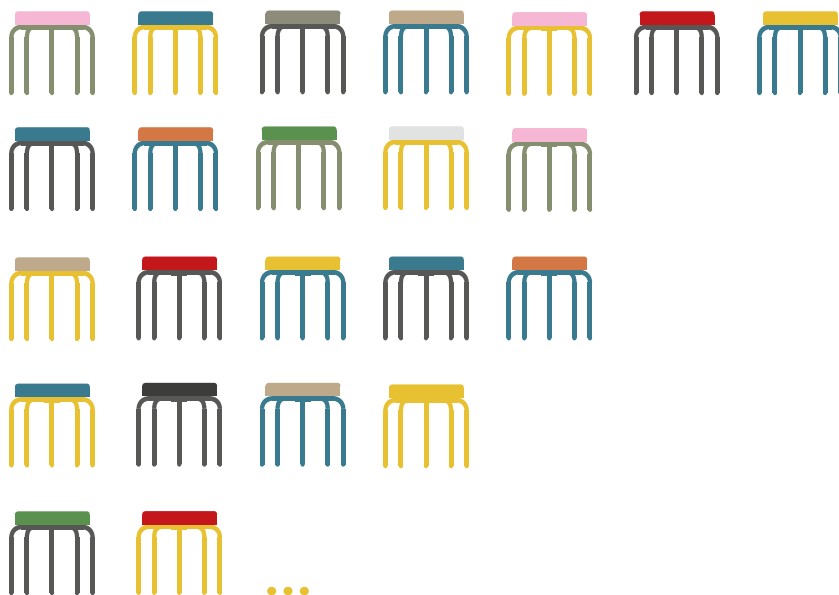

Base colors

Anthracite
Ral 7021

Moss Green
Ral 6011

Azure Blue
Ral 5009

Yellow
Ral 1023