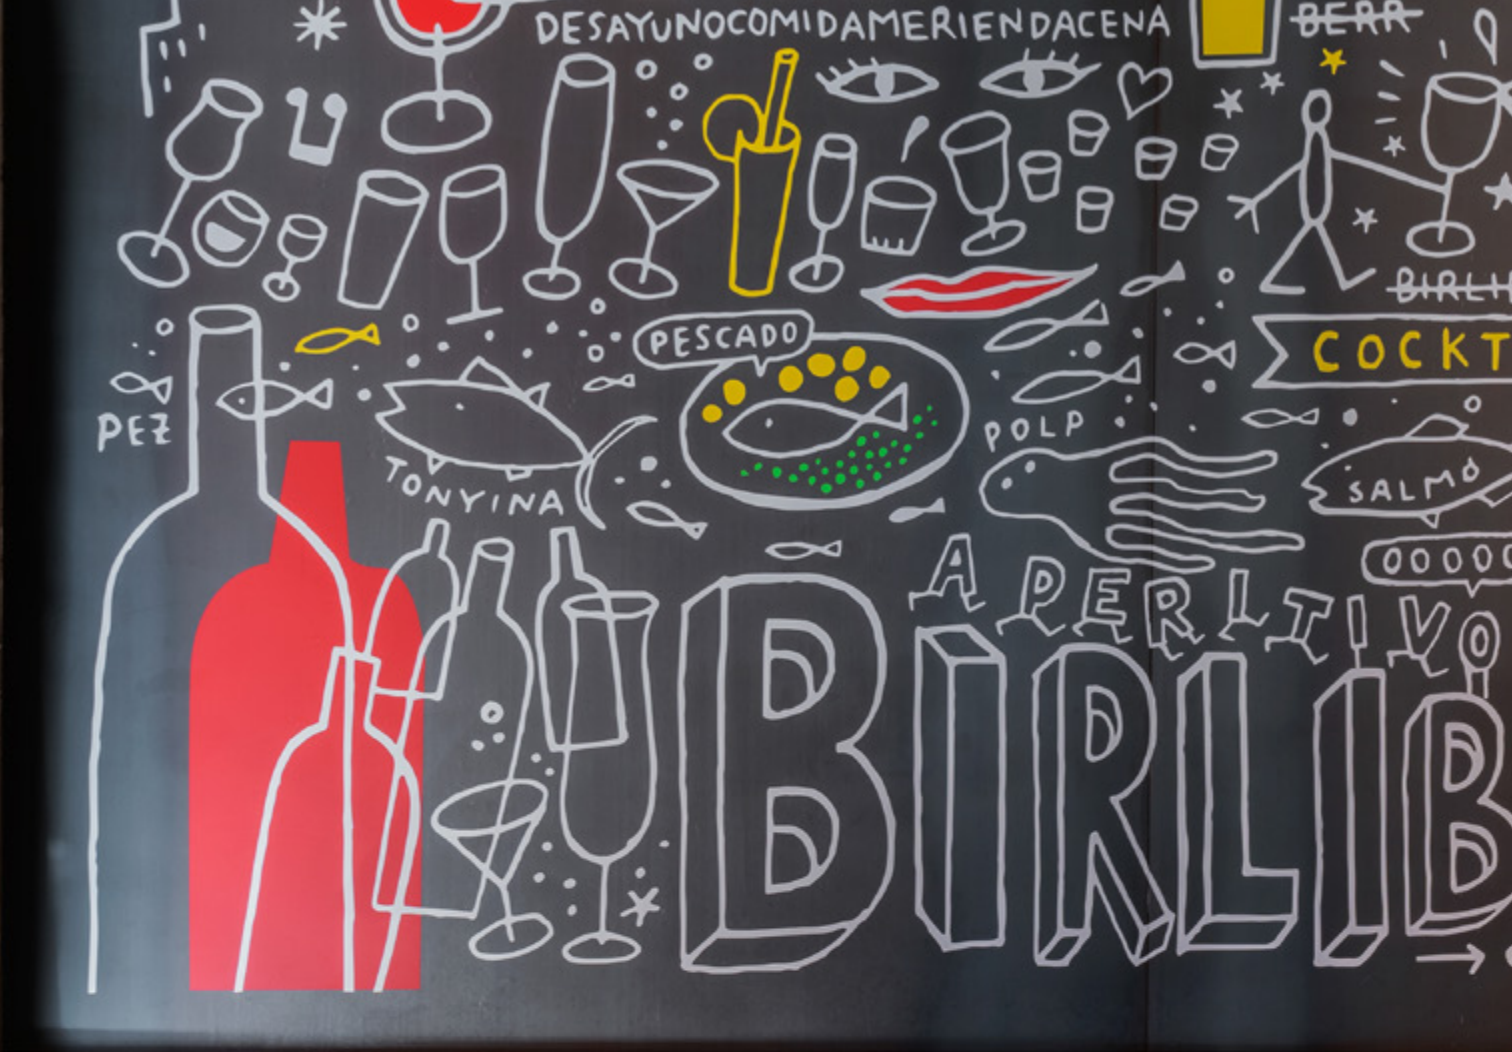

placet[•]

Punto 01 Flamingo Pink

Punto 02 Yellow, Red, Traffic Green

we are sentat°

we are sentat °

Punto 01 Slim Azure Blue, Yellow, Moss Green, Concrete Grey

Punto Stool Yellow base, Moss Green base, Azure Blue base, Anthracite base