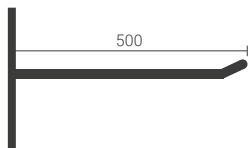

SENTAT Collection / Punto Wallbracket

Designed to store the cushions easily.